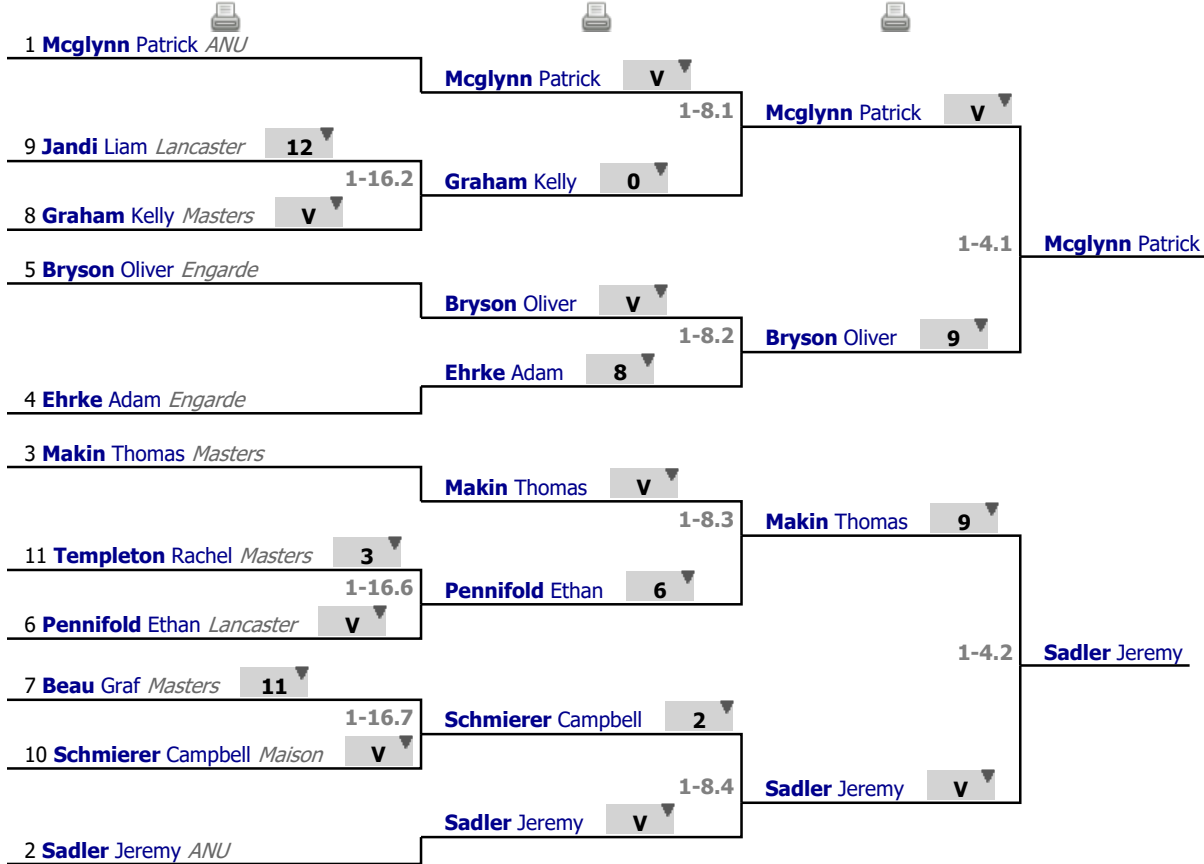

Pools

Round #1

Classification

place	last name	first name	club	pool #	Vict./Bouts (‰)	index	Hits scored
1	Mcglynn	Patrick	ANU	2	1000	19	20
2	Sadler	Jeremy	ANU	1	1000	12	25
3	Makin	Thomas	Masters	1	800	13	23
4	Ehrke	Adam	Engarde	2	750	-1	15
5	Bryson	Oliver	Engarde	1	600	6	18
6	Pennifold	Ethan	Lancaster	2	500	0	14
7	Beau	Graf	Masters	1	400	-4	19
8	Graham	Kelly	Masters	2	250	-5	12
9	Jandi	Liam	Lancaster	1	200	-7	13
10	Schmierer	Campbell	Maison	2	0	-13	7
11	Templeton	Rachel	Masters	1	0	-20	5

Table

Table of 16

...

Semi-final

✔ Table of 16

✔ Table of 8

✔ Semi-final

Table

Final

...

Winner

✓ Final

1 **Mcglynn** Patrick ANU **V**

1-2.1

Mcglynn Patrick

2 **Sadler** Jeremy ANU **9**

General classification

place	last name	first name	club	
1	Mcglynn	Patrick	ANU	U23 Mens Gold
2	Sadler	Jeremy	ANU	U23 Mens Silver, U20 Gold
3	Makin	Thomas	Masters	U23 Mens Bronze
3	Bryson	Oliver	Engarde	U23 Mens Bronze, U20 Silver
5	Ehrke	Adam	Engarde	
6	Pennifold	Ethan	Lancaster	U17 Gold
7	Graham	Kelly	Masters	U23 Womens Gold
8	Schmierer	Campbell	Maison	
9	Beau	Graf	Masters	
10	Jandi	Liam	Lancaster	
11	Templeton	Rachel	Masters	