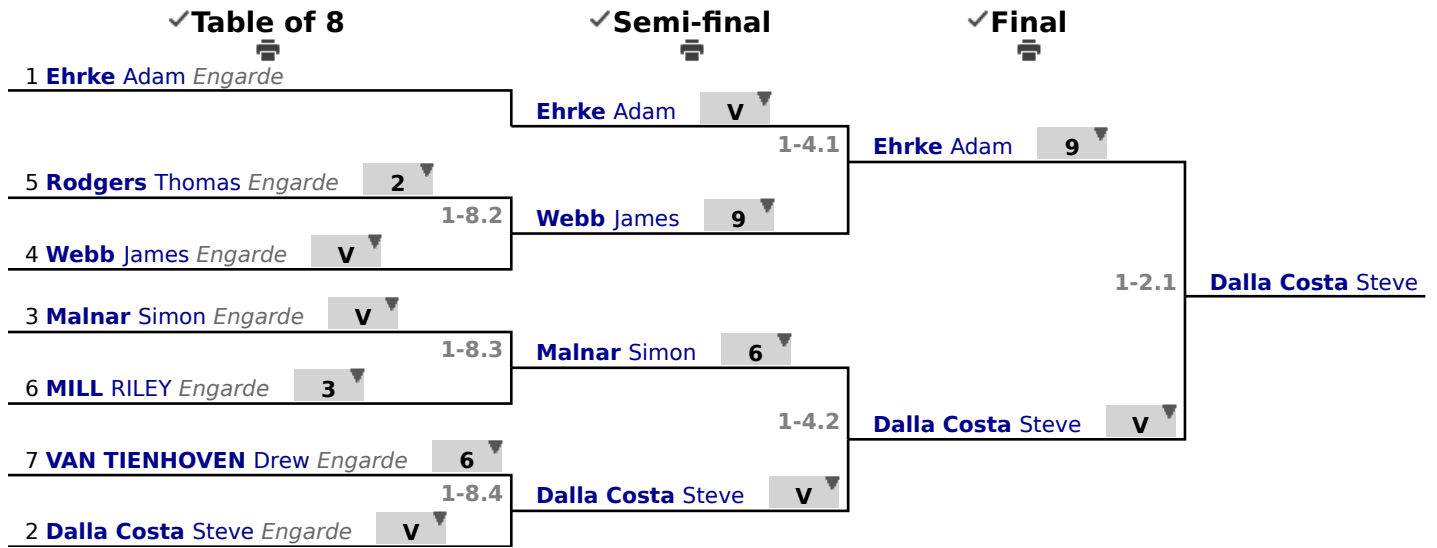

Pools Round #1

Classification

place	last name	first name	club	pool #	Vict./Bouts (‰)	index	Hits scored
1	Ehrke	Adam	Engarde	1	1000	16	25
2	Dalla Costa	Steve	Engarde	2	1000	10	25
3	Elliott	Shania	Penrith Academy of Fencing	2	800	11	23
4	Robinson	Grace	Engarde	1	600	3	19
5	Malnar	Simon	Engarde	1	400	2	21
6	Dwyer	Michelle	Engarde	2	400	-2	19
7	Webb	Sophie	Engarde	1	400	-3	16
8	Webb	James	Engarde	2	400	-5	16
9	Graham	Kelly	Engarde	1	400	-10	10
10	Rodgers	Thomas	Engarde	2	200	-5	15
11	MILL	RILEY	Engarde	1	200	-8	11
12	VAN TIENHOVEN	Drew	Engarde	2	200	-9	12

Split nwf

Classification

exported	Round	start rank	last name	first name	gender	club
	1		Ehrke	Adam	♂	Engarde
	2		Dalla Costa	Steve	♂	Engarde
✓	3		Elliott	Shania	♀	Penrith Academy of Fencing
✓	4		Robinson	Grace	♀	Engarde
	5		Malnar	Simon	♂	Engarde
✓	6		Dwyer	Michelle	♀	Engarde
✓	7		Webb	Sophie	♀	Engarde
	8		Webb	James	♂	Engarde
✓	9		Graham	Kelly	♀	Engarde
	10		Rodgers	Thomas	♂	Engarde
	11		MILL	RILEY	♂	Engarde
	12		VAN TIENHOVEN	Drew	♂	Engarde

Table DE

Table of 8

...

Final

General classification

place	last name	first name	club
1	Dalla Costa	Steve	Engarde
2	Ehrke	Adam	Engarde
3	Webb	James	Engarde
3	Malnar	Simon	Engarde
5	Rodgers	Thomas	Engarde
6	MILL	RILEY	Engarde
7	VAN TIENHOVEN	Drew	Engarde