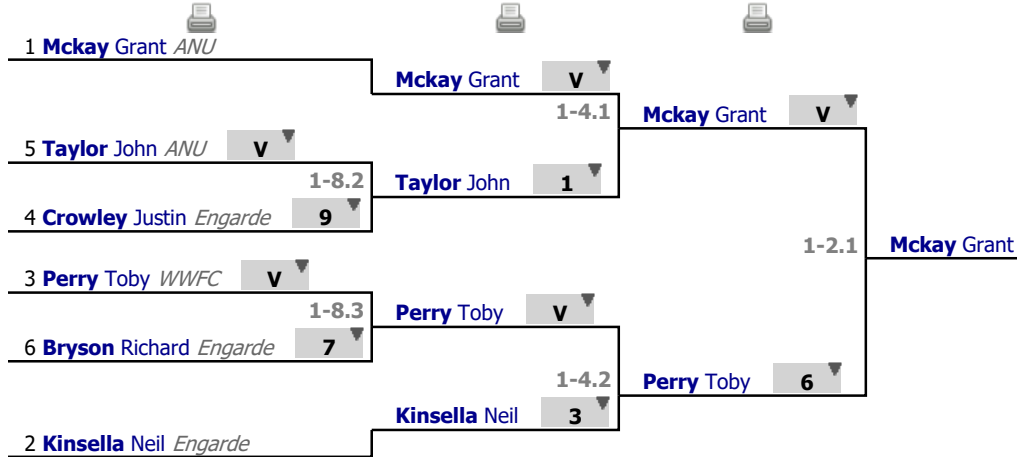

Pools
Round #1
Classification

place	last name	first name	club	pool #	Vict./Bouts (‰)	index	Hits scored
1	Mckay	Grant	ANU	1	1000	18	25
2	Kinsella	Neil	Engarde	1	800	6	22
3	Perry	Toby	WWFC	1	600	1	21
4	Crowley	Justin	Engarde	1	400	-1	15
5	Taylor	John	ANU	1	200	-10	13
6	Bryson	Richard	Engarde	1	0	-14	11

Table

Table of 8

...

Final

✔ Table of 8

✔ Semi-final

✔ Final

General classification

place	last name	first name	club
1	Mckay	Grant	ANU
2	Perry	Toby	WWFC
3	Taylor	John	ANU
3	Kinsella	Neil	Engarde
5	Crowley	Justin	Engarde
6	Bryson	Richard	Engarde